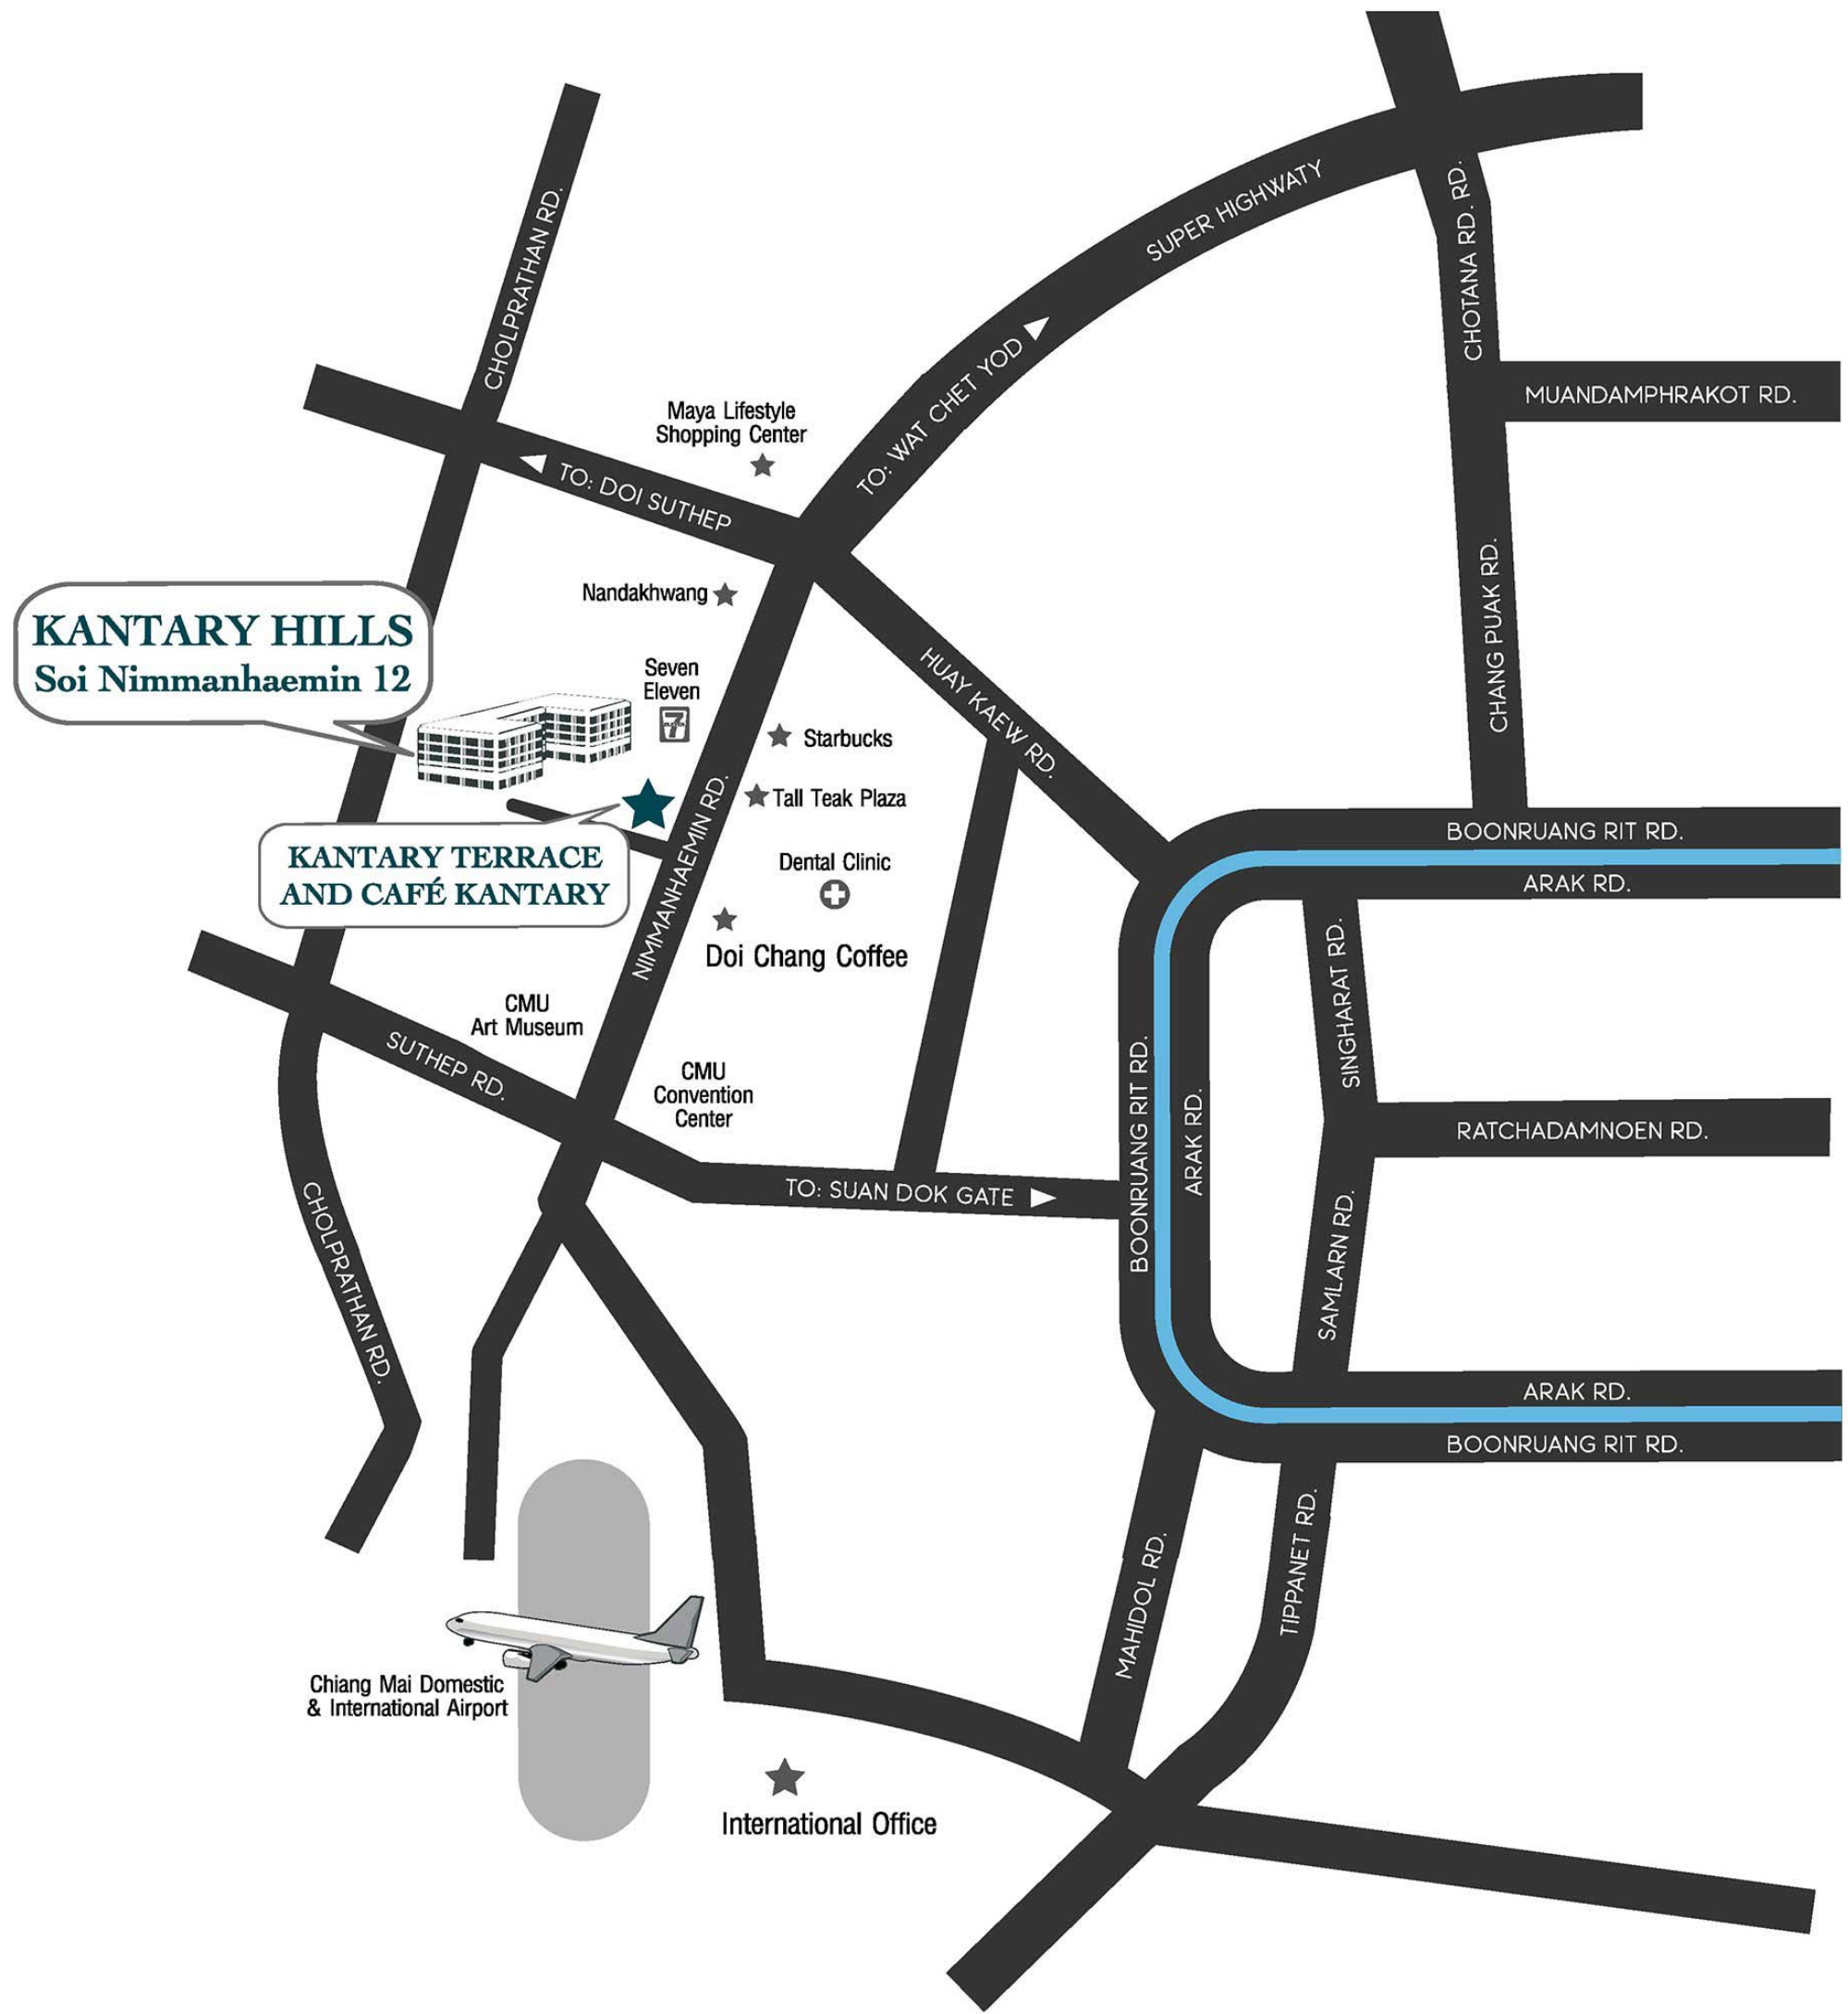

←
PARKING

KANTARY HILLS
Soi Nimmanhaemin 12

KANTARY TERRACE
AND CAFÉ KANTARY

Maya Lifestyle Shopping Center

Nandakhwang

Seven Eleven

Starbucks

Tall Teak Plaza

TO: WAT CHET YOD

SUPER HIGHWAY

CHOTANA RD. RD.

MUANDAMPHRAKOT RD.

CHANG PUAH RD.

HUAY KAEW RD.

BOONRUANG RIT RD.

ARAK RD.

SUTHEP RD.

TO: SUAN DOK GATE

BOONRUANG RIT RD.

ARAK RD.

SINGHARAT RD.

RATCHADAMNOEN RD.

CHOLPRATHAN RD.

ARAK RD.