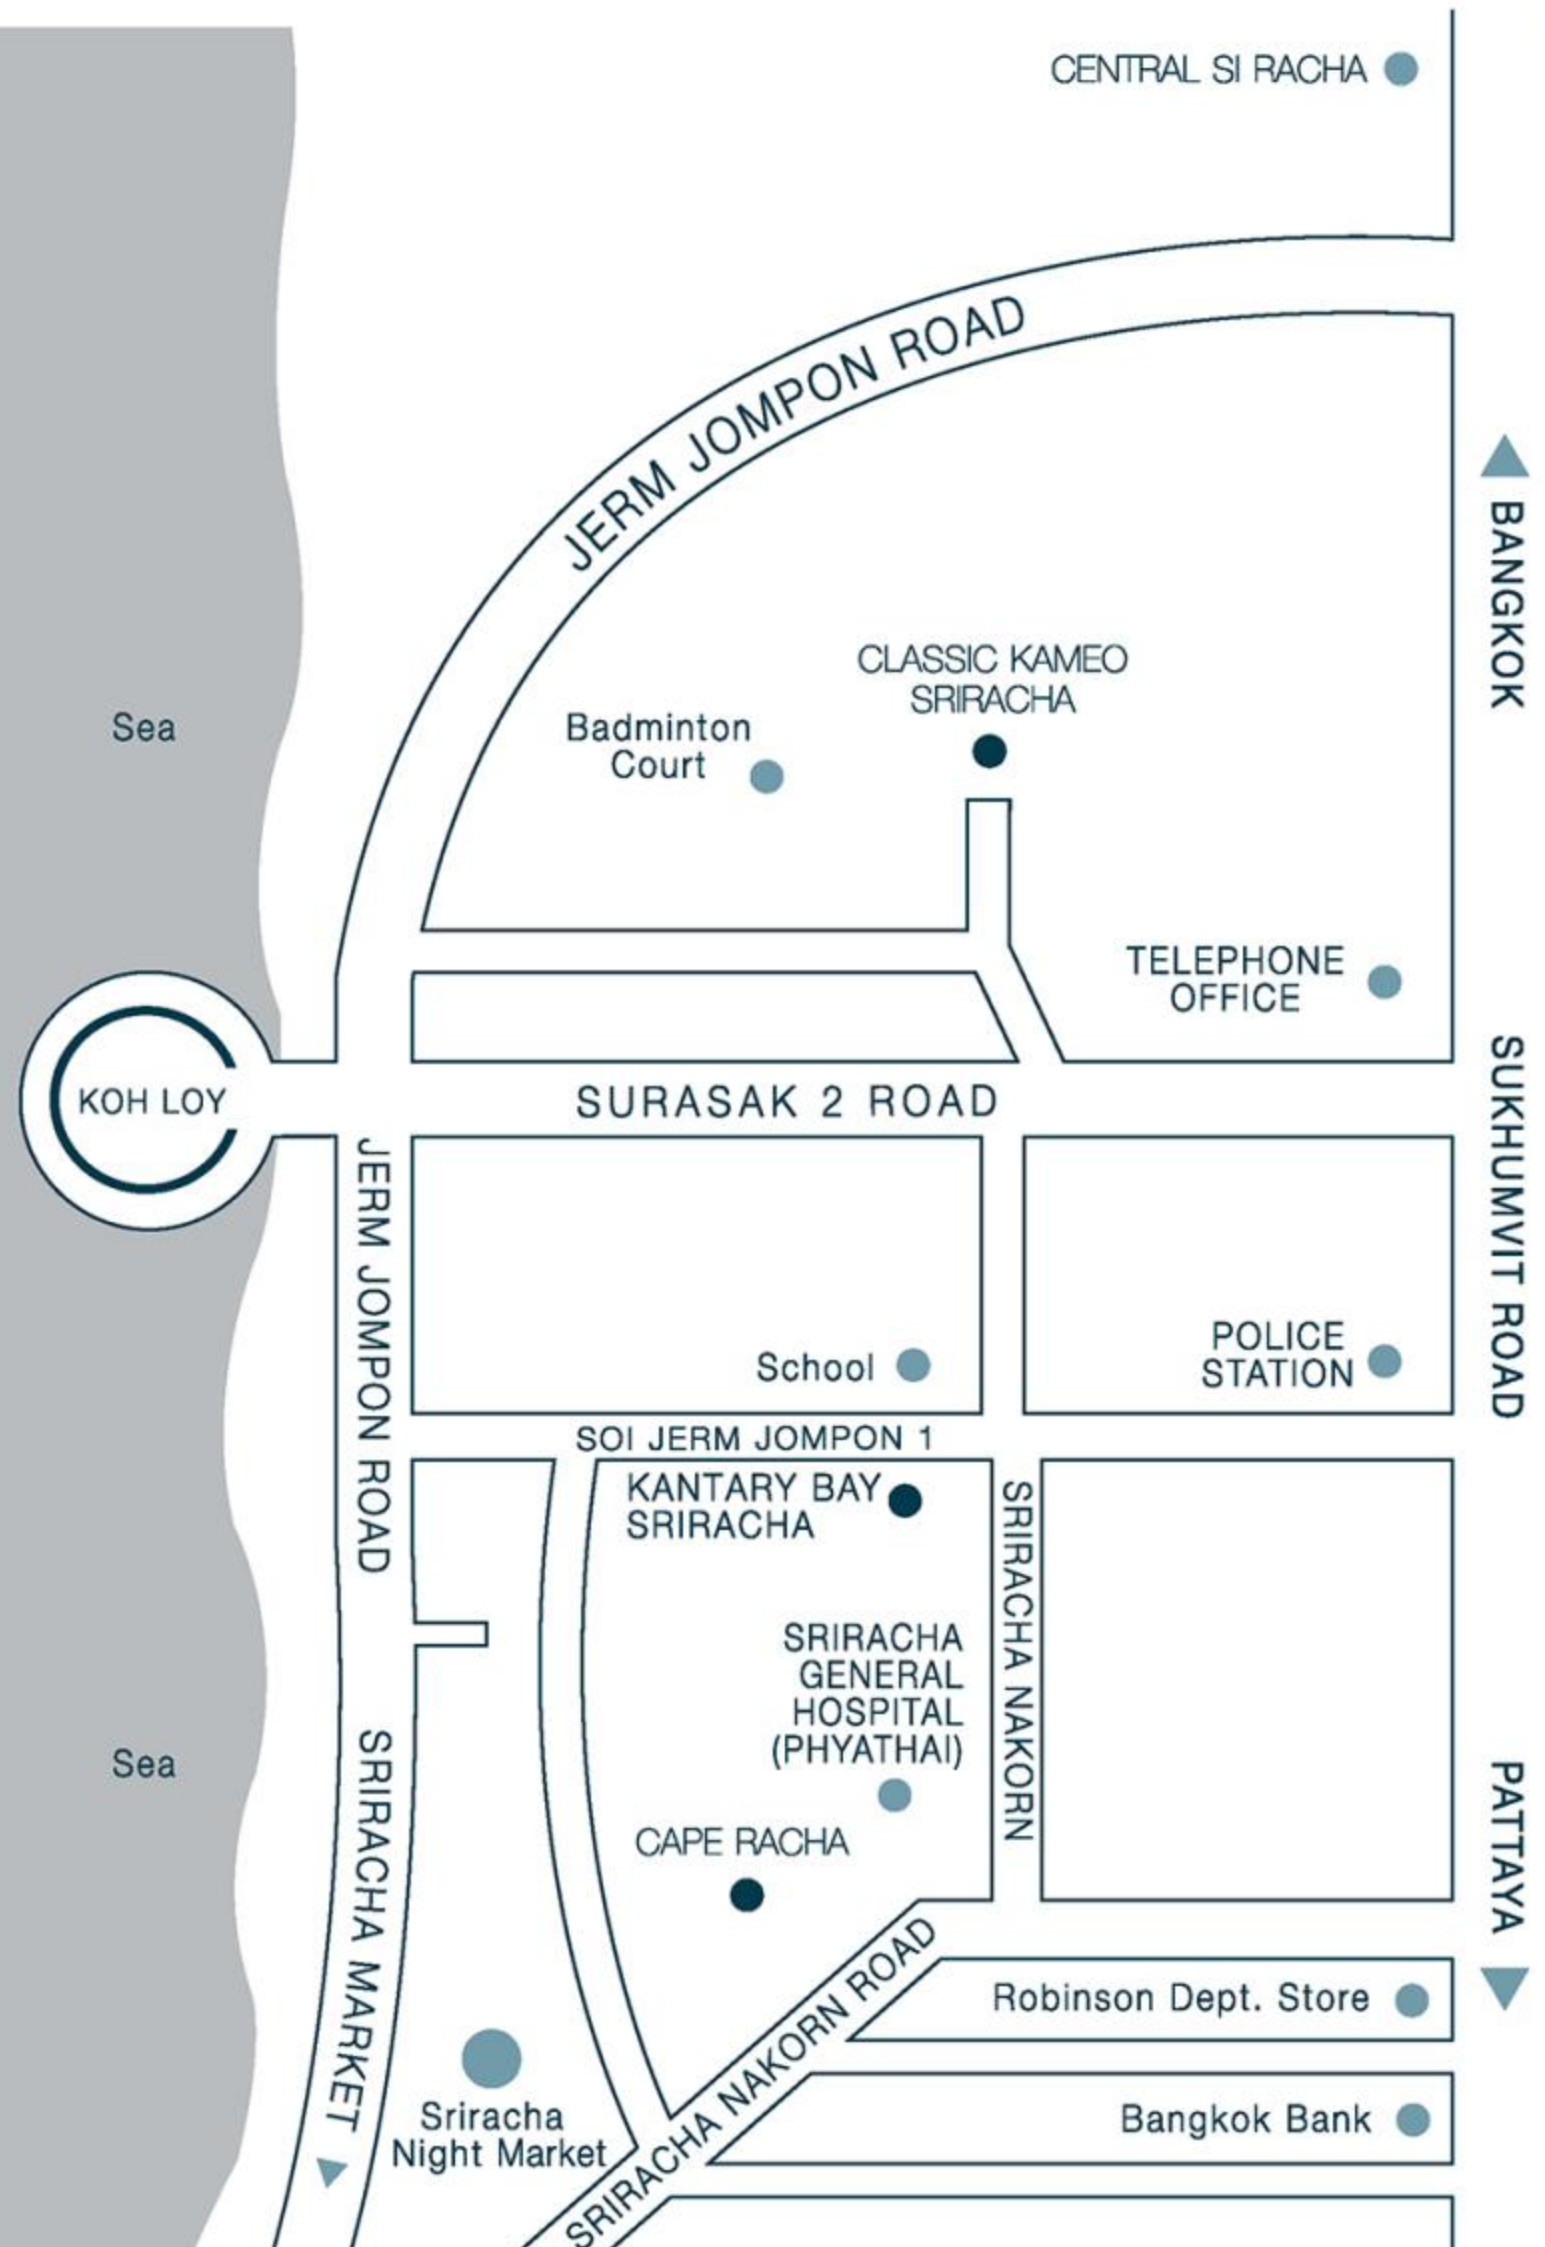

CAPE RACHA HOTEL

SRIRACHA, THAILAND

Cape Racha Hotel, Sriracha

CAPE RACHA HOTEL
SRIRACHA, THAILAND

CAPE RACHA SRIRACHA

Lobby

Deluxe Studio

Deluxe Studio

CAPE RACHA HOTEL
SRIRACHA, THAILAND

Nok / Kham

Nok / Kham

Sri - Chang 1& 2

Sri - Chang 1& 2

Samet

Samet

Foyer Srichang 1&2

CAPE RACHA HOTEL
SRIRACHA, THAILAND

KOH LOI PARK